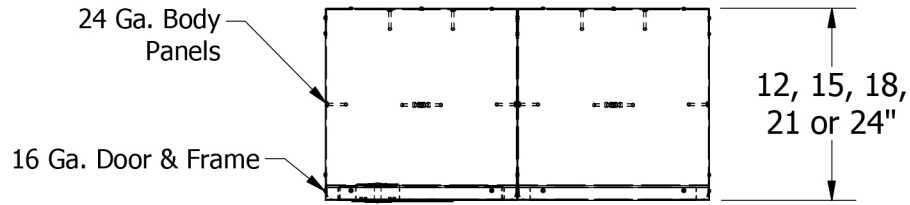

72" High 2 Tier
Jorgenson Signature Locker

Allow $\frac{1}{16}$ " growth per frame

Jorgenson Lockers

1239 South 700 West
Salt Lake City, UT 84104
101 Johnston Circle
Palmetto, GA 30268

Jorgenson Lockers

A div. of Jorgenson Industrial Companies