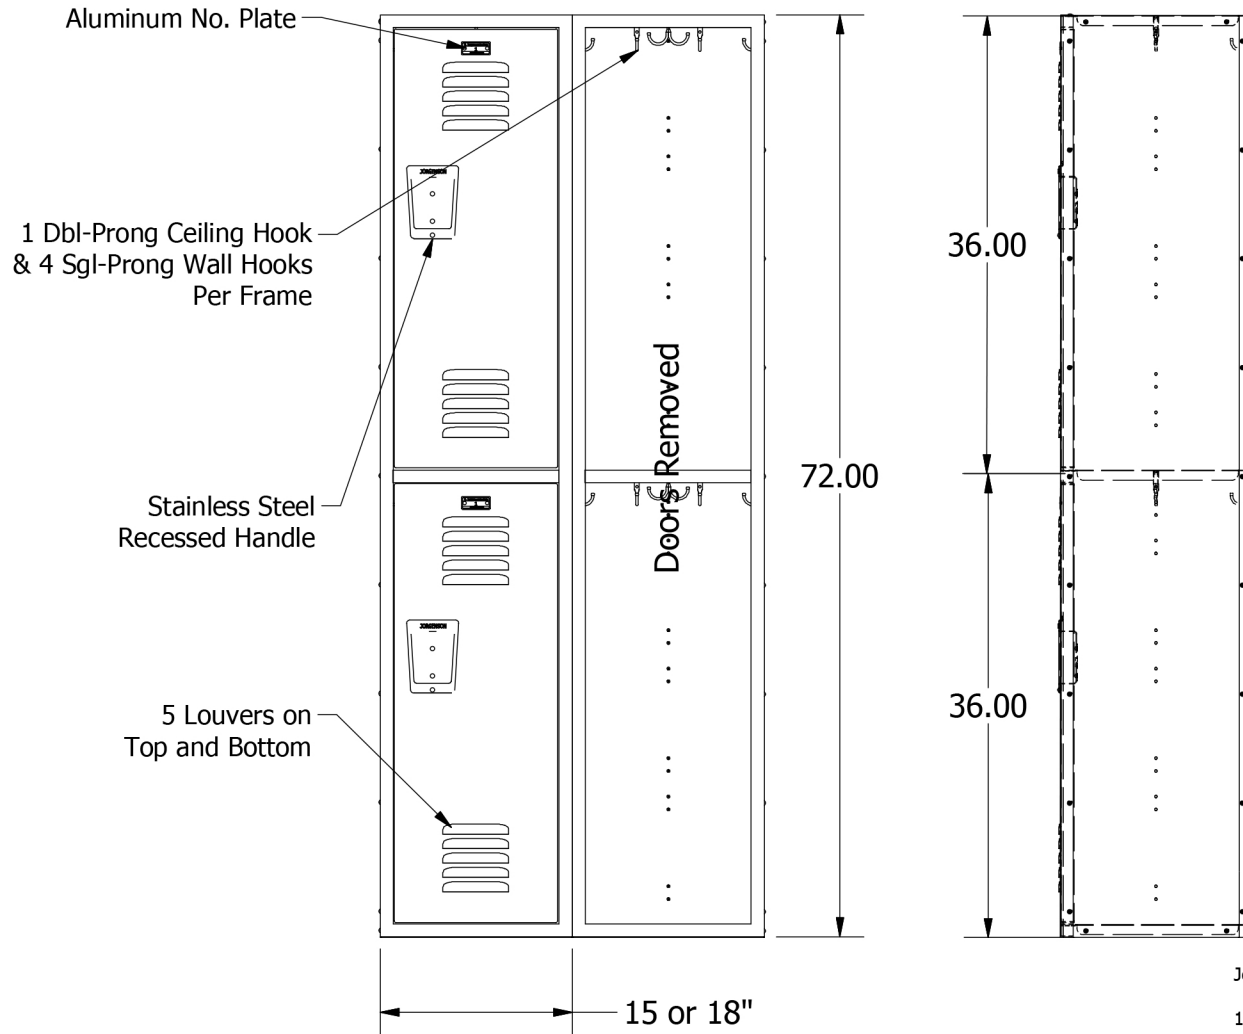

72" High 2 Tier
Jorgenson Signature Locker

Allow $\frac{1}{16}$ " growth per frame

Jorgenson Lockers

1239 South 700 West
Salt Lake City, UT 84104
101 Johnston Circle
Palmetto, GA 30268

Jorgenson Lockers

A div. of Jorgenson Industrial Companies